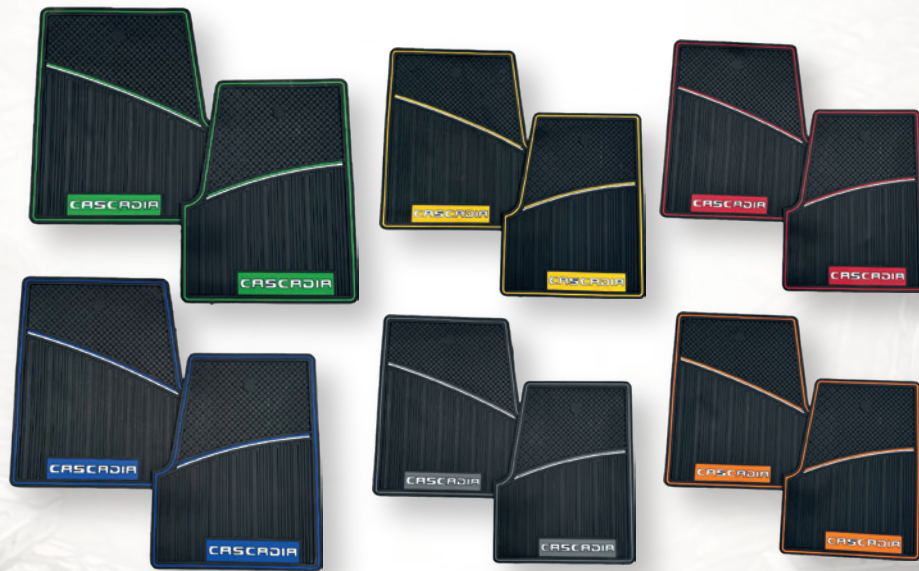

TAPETE FREIGHTLINER / CASCADIA