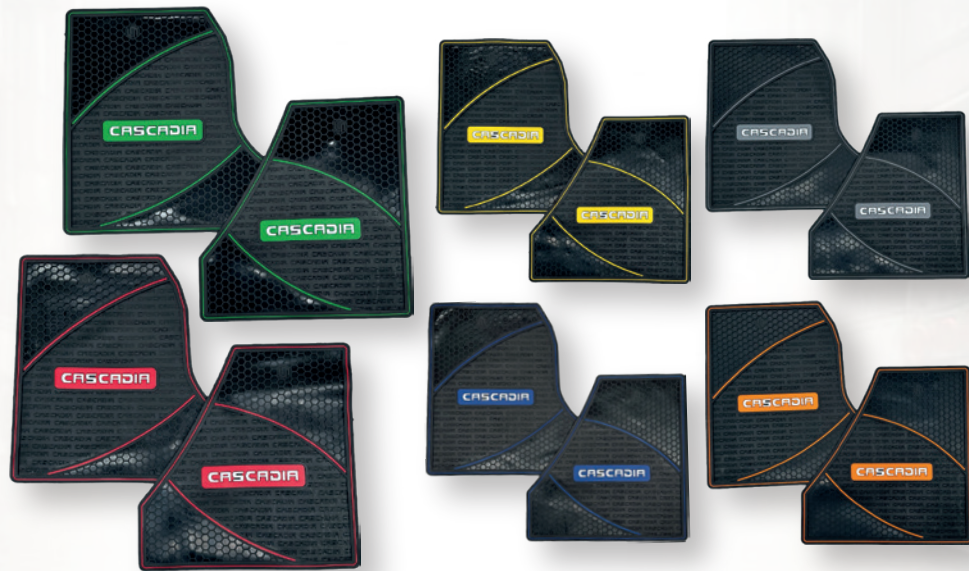

113

TAPETE CASCADIA / EVOLUTION